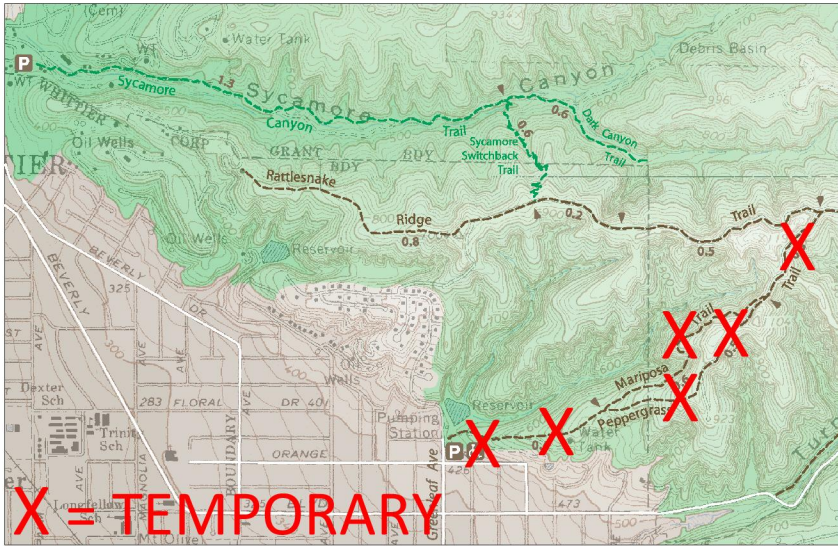

# TRAIL CLOSURE NOTICE

TO ALLOW FOR TRAIL REPAIRS,  
THE HELLMAN TRAILHEAD  
(@ GREENLEAF/ORANGE),  
& PEPPERGRASS/MARIPOSA  
TRAILS WILL BE CLOSED FOR  
APPROXIMATELY 1-2 MONTHS

Beginning January 23, 2017 –  
TBD (pending weather  
conditions)

## ALTERNATE TRAILS

Visit [www.HabitatAuthority.org](http://www.HabitatAuthority.org) for  
other trail access points such as the  
one below:

### DIRECTIONS

From Hellman Trailhead:  
Greenleaf, Right on Beverly  
Right on Workman Mill Rd  
At Peck, make another Right at  
Workman Mill Rd

Trailhead is on the LEFT  
At 3300 Block of Workman Mill  
Rd between florist shop and  
FedEx